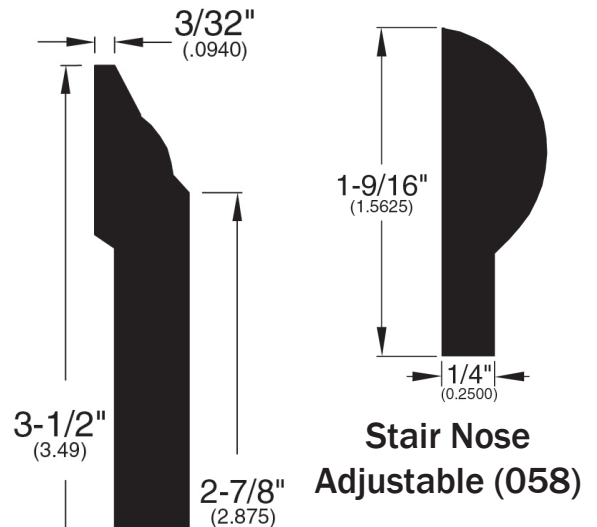

11/16" Flooring Profiles

Reducer (780)

T-Mold (002)

Quarter Round (001)

Stair Nose (781)

Threshold (011)

Stair Nose (761)

Stair Nose (054)

Square Stair Nose (782)

Square Stair Nose (715)

Stair Nose Adjustable (058)

Wall Base (003)

Base Shoe (024)