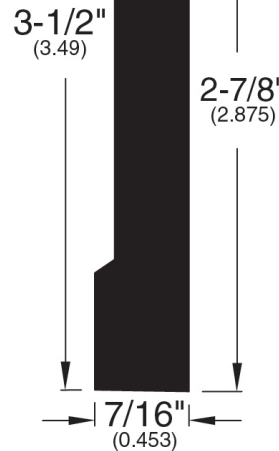

Wall Base (003)