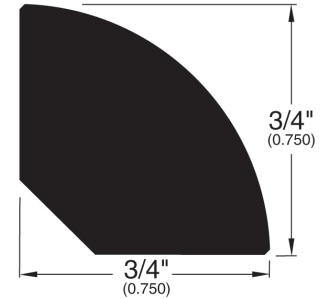

11/16" Flooring Profiles

Reducer (780)

T-Mold (002)

Quarter Round (001)

Stair Nose (781)

Threshold (011)

Stair Nose (761)

Stair Nose (054)