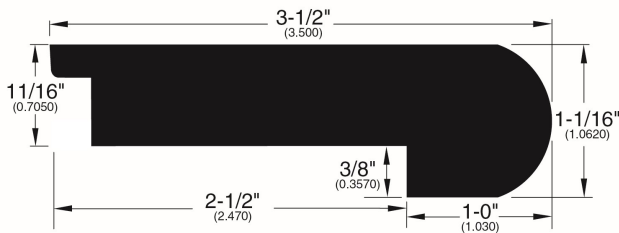

11/16" Flooring Profiles

Reducer (780)

T-Mold (002)

Quarter Round (001)

Stair Nose (781)

Threshold (011)

Stair Nose (761)

Stair Nose (054)