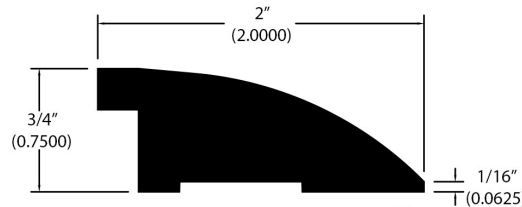

# 13/16" Flooring Profiles

**Quarter Round (001)**

**T-Mold (002)**

**Base Shoe (024)**

**Reducer Bi-level (045)**

**Threshold (011)**

**Square Stair Nose (718)**

**Reducer (716)**