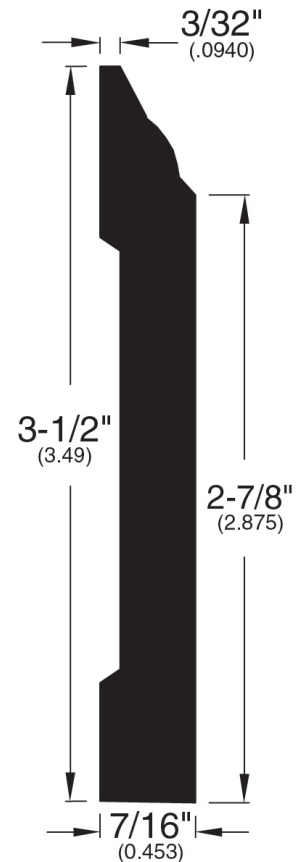

# 13/16" Flooring Profiles

**Quarter Round (001)**

**T-Mold (002)**

**Base Shoe (024)**

**Reducer Bi-level (045)**

**Threshold (011)**

**Square Stair Nose (718)**

**Reducer (716)**

**Square Stair Nose (715)**

**Stair Nose (054)**

**Stair Nose (717)**

**Wall Base (003)**