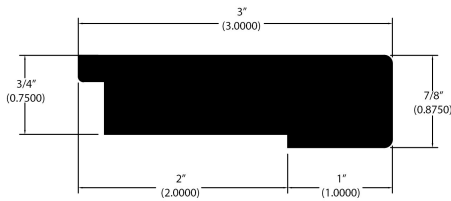

# 13/16" Flooring Profiles

**Quarter Round (001)**

**T-Mold (002)**

**Base Shoe (024)**

**Reducer Bi-level (045)**

**Threshold (011)**

**Square Stair Nose (718)**

**Reducer (716)**