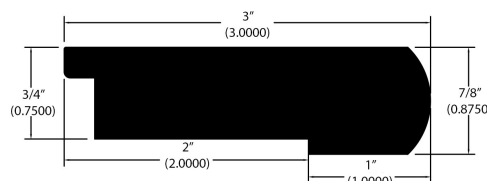

Stair Nose (717)