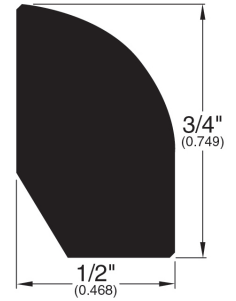

# 13/16" Flooring Profiles

**Quarter Round (001)**

**T-Mold (002)**

**Base Shoe (024)**

**Reducer Bi-level (045)**

**Threshold (011)**

**Square Stair Nose (718)**

**Reducer (716)**