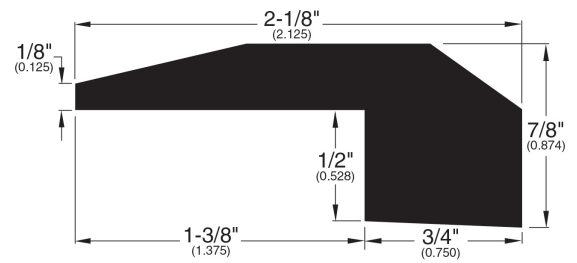

# 13/16" Flooring Profiles

**Quarter Round (001)**

**T-Mold (002)**

**Base Shoe (024)**

**Reducer Bi-level (045)**

**Threshold (011)**

**Square Stair Nose (718)**

**Reducer (716)**