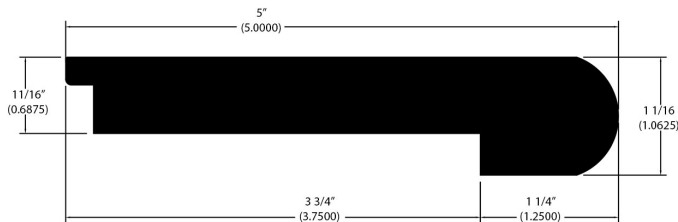

Stair Nose (054)