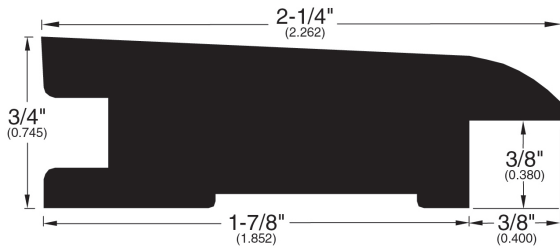

# 13/16" Flooring Profiles

**Quarter Round (001)**

**T-Mold (002)**

**Base Shoe (024)**

**Reducer Bi-level (045)**

**Threshold (011)**

**Square Stair Nose (718)**

**Reducer (716)**