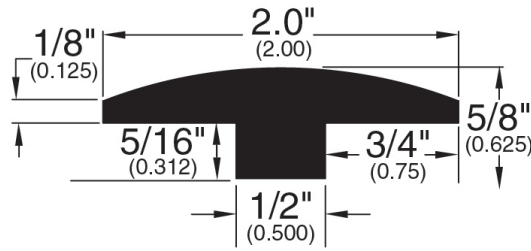

# 13/16" Flooring Profiles

**Quarter Round (001)**

**T-Mold (002)**

**Base Shoe (024)**

**Reducer Bi-level (045)**

**Threshold (011)**

**Square Stair Nose (718)**

**Reducer (716)**