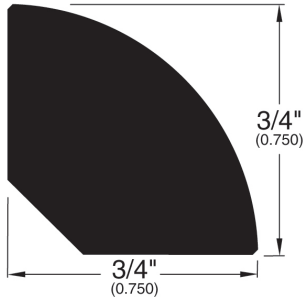

# 13/16" Flooring Profiles

**Quarter Round (001)**

**T-Mold (002)**

**Base Shoe (024)**

**Reducer Bi-level (045)**

**Threshold (011)**

**Square Stair Nose (718)**

**Reducer (716)**