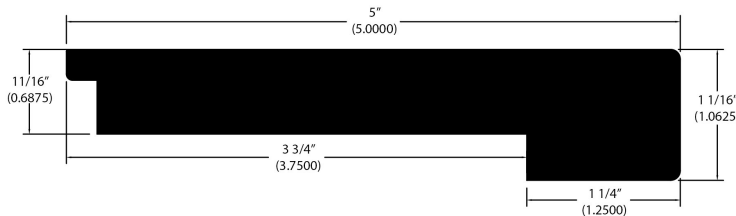

# 13/16" Flooring Profiles

**Quarter Round (001)**

**T-Mold (002)**

**Base Shoe (024)**

**Reducer Bi-level (045)**

**Threshold (011)**

**Square Stair Nose (718)**

**Reducer (716)**