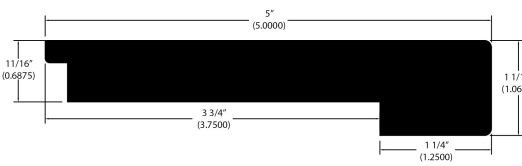

3/4" Flooring Profiles

Quarter Round (001)

T-Mold (002)

Base Shoe (024)

Threshold (011)

Reducer (716)

Reducer Bi-level (045)

Square Stair Nose (715)