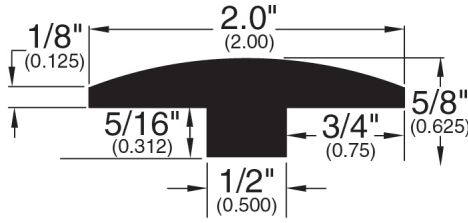

3/4" Flooring Profiles

Quarter Round (001)

T-Mold (002)

Base Shoe (024)

Threshold (011)

Reducer (716)

Reducer Bi-level (045)

Square Stair Nose (715)