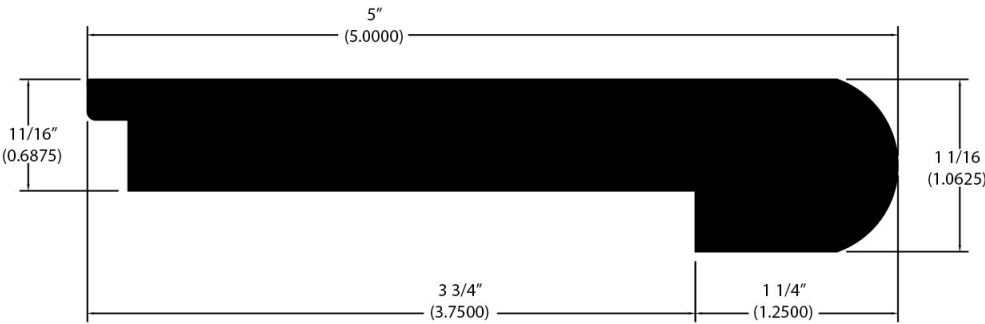

Stair Nose (054)