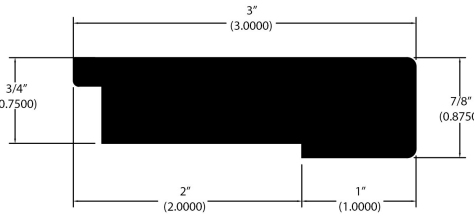

3/4" Flooring Profiles

Quarter Round (001)

T-Mold (002)

Base Shoe (024)

Threshold (011)

Reducer (716)

Reducer Bi-level (045)

Square Stair Nose (715)