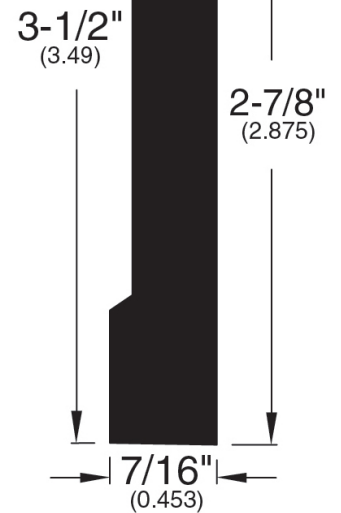

Wall Base (003)