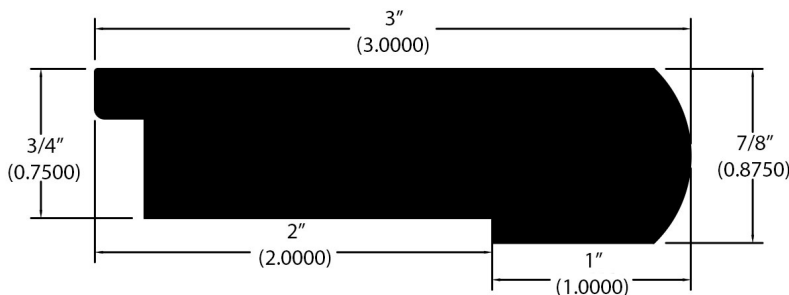

Stair Nose (717)