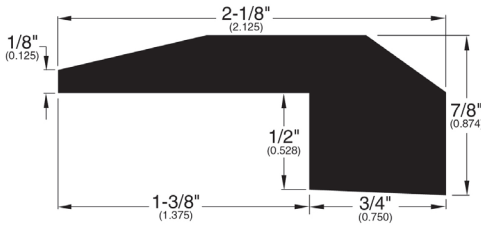

3/4" Flooring Profiles

Quarter Round (001)

T-Mold (002)

Base Shoe (024)

Threshold (011)

Reducer (716)

Reducer Bi-level (045)

Square Stair Nose (715)