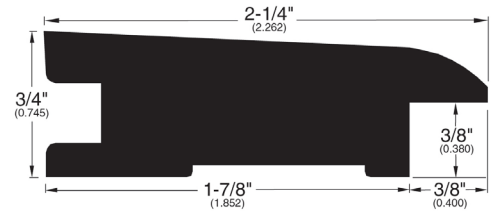

3/4" Flooring Profiles

Quarter Round (001)

T-Mold (002)

Base Shoe (024)

Threshold (011)

Reducer (716)

Reducer Bi-level (045)

Square Stair Nose (715)