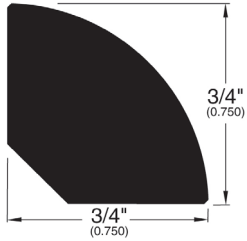

3/4" Flooring Profiles

Quarter Round (001)

T-Mold (002)

Base Shoe (024)

Threshold (011)

Reducer (716)

Reducer Bi-level (045)

Square Stair Nose (715)