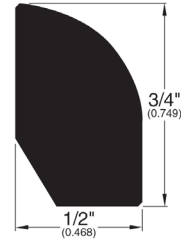

3/4" Flooring Profiles

Quarter Round (001)

T-Mold (002)

Base Shoe (024)

Threshold (011)

Reducer (716)

Reducer Bi-level (045)

Square Stair Nose (715)