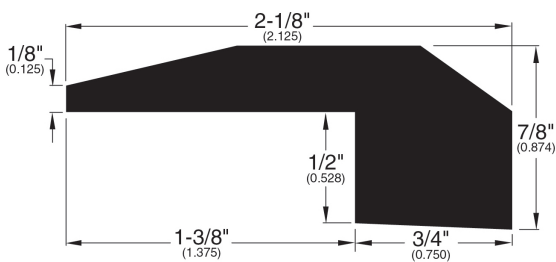

7/16" Flooring Profiles

Quarter Round (001)

T-Mold (002)

Base Shoe (024)

Threshold (011)

Square Nose (043)

Wall Base (003)

Reducer (741)