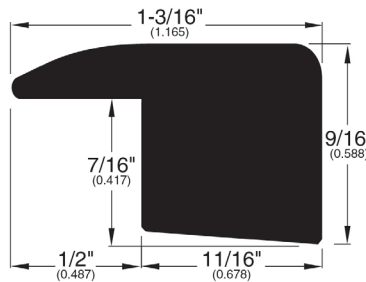

7/16" Flooring Profiles

Quarter Round (001)

T-Mold (002)

Base Shoe (024)

Threshold (011)

Square Nose (043)

Wall Base (003)

Reducer (741)