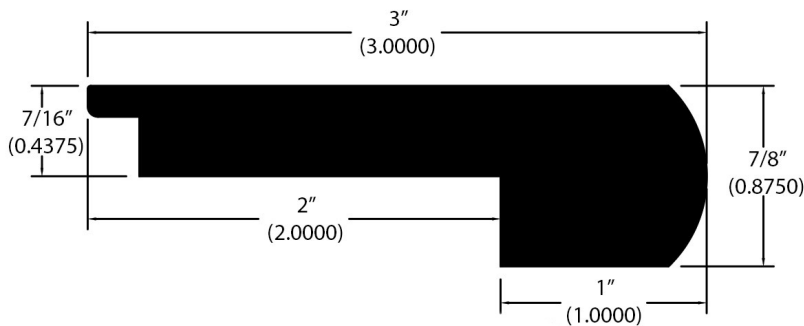

Stair Nose (742)