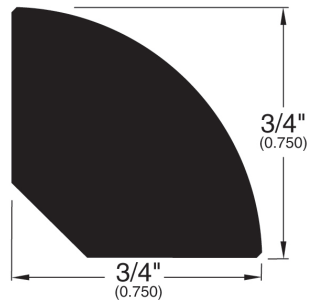

7/16" Flooring Profiles

Quarter Round (001)

T-Mold (002)

Base Shoe (024)

Threshold (011)

Square Nose (043)

Wall Base (003)

Reducer (741)