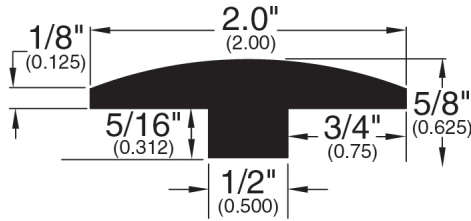

7/16" Flooring Profiles

Quarter Round (001)

T-Mold (002)

Base Shoe (024)

Threshold (011)

Square Nose (043)

Wall Base (003)

Reducer (741)