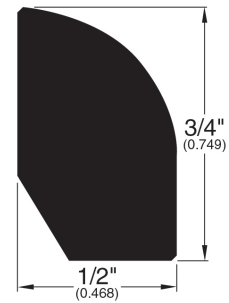

7/16" Flooring Profiles

Quarter Round (001)

T-Mold (002)

Base Shoe (024)

Threshold (011)

Square Nose (043)

Wall Base (003)

Reducer (741)