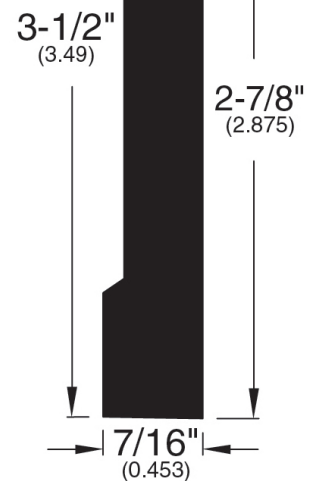

Wall Base (003)