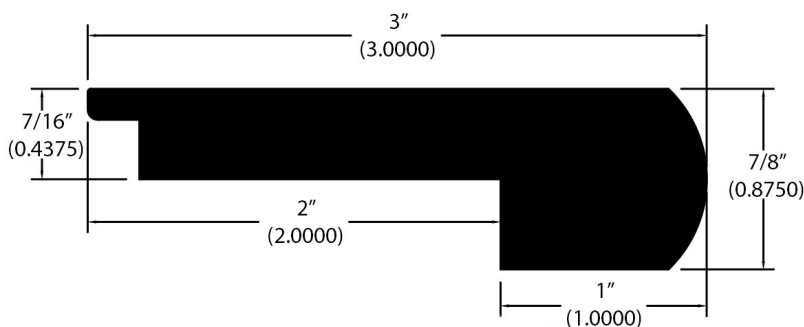

Stair Nose (742)