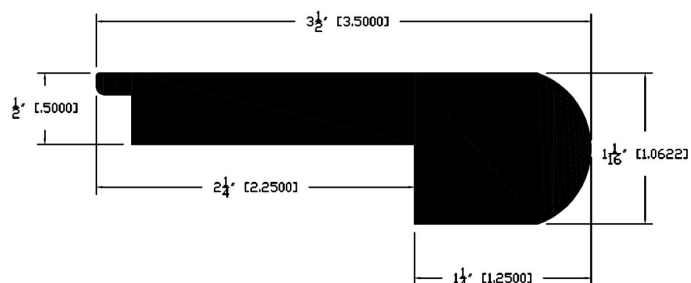

Stair Nose (750)