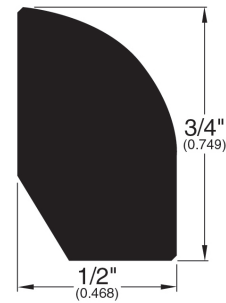

7/16" Flooring Profiles

Quarter Round (001)

T-Mold (002)

Base Shoe (024)

Threshold (011)

Square Nose (043)

Wall Base (003)

Reducer (741)