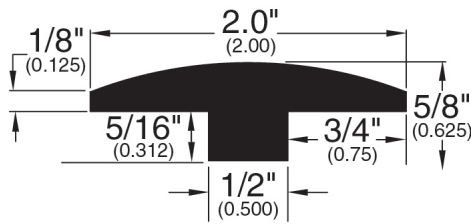

7/16" Flooring Profiles

Quarter Round (001)

T-Mold (002)

Base Shoe (024)

Threshold (011)

Square Nose (043)

Wall Base (003)

Reducer (741)