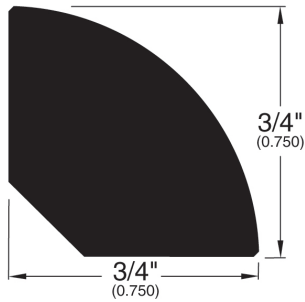

9/16" Flooring Profiles

Quarter Round (001)

T-Mold (002)

Base Shoe (024)

Threshold (011)

Square Nose (027)

Reducer Overlap (749)

Reducer (720)