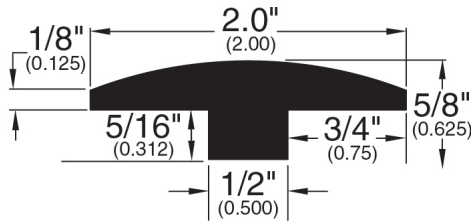

9/16" Flooring Profiles

Quarter Round (001)

T-Mold (002)

Base Shoe (024)

Threshold (011)

Square Nose (027)

Reducer Overlap (749)

Reducer (720)