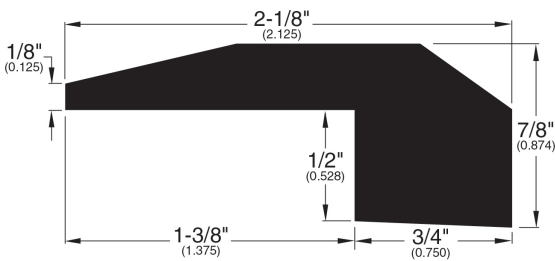

9/16" Flooring Profiles

Quarter Round (001)

T-Mold (002)

Base Shoe (024)

Threshold (011)

Square Nose (027)

Reducer Overlap (749)

Reducer (720)