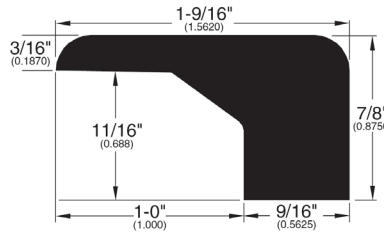

9/16" Flooring Profiles

Quarter Round (001)

T-Mold (002)

Base Shoe (024)

Threshold (011)

Square Nose (027)

Reducer Overlap (749)

Reducer (720)