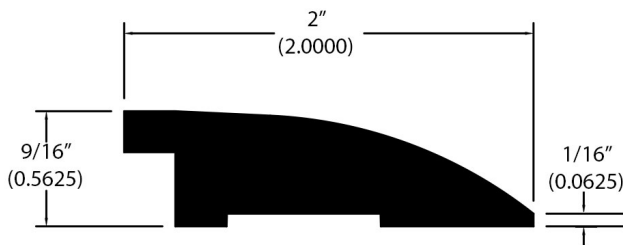

9/16" Flooring Profiles

Quarter Round (001)

T-Mold (002)

Base Shoe (024)

Threshold (011)

Square Nose (027)

Reducer Overlap (749)

Reducer (720)