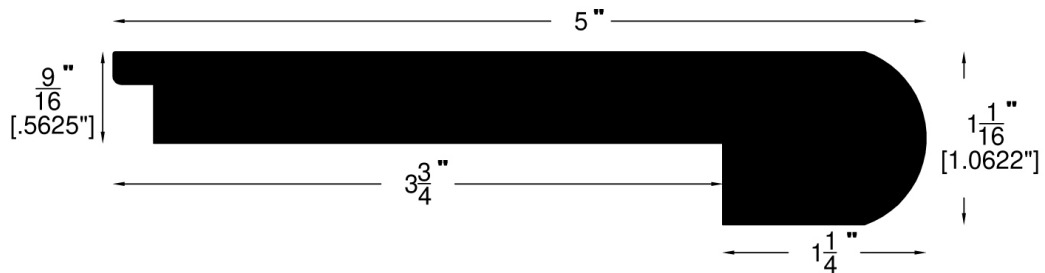

9/16" Flooring Profiles

Quarter Round (001)

T-Mold (002)

Base Shoe (024)

Threshold (011)

Square Nose (027)

Reducer Overlap (749)

Reducer (720)

Stair Nose Overlap (746)

Wall Base (003)

9/16" Flooring Profiles

Stair Nose (721)

Stair Nose (154)

Square Stair Nose (719)

Square Stair Nose (740)