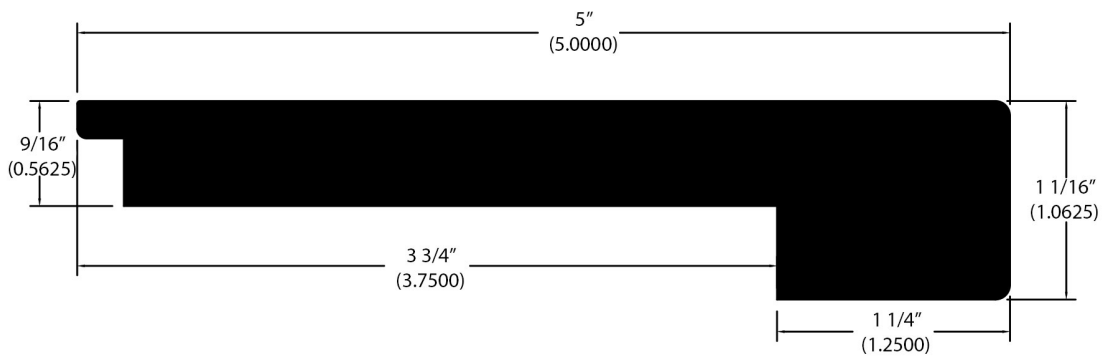

Stair Nose Overlap (746)

Wall Base (003)

9/16" Flooring Profiles

Stair Nose (721)

Stair Nose (154)

Square Stair Nose (719)

Square Stair Nose (740)