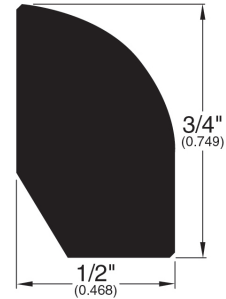

9/16" Flooring Profiles

Quarter Round (001)

T-Mold (002)

Base Shoe (024)

Threshold (011)

Square Nose (027)

Reducer Overlap (749)

Reducer (720)