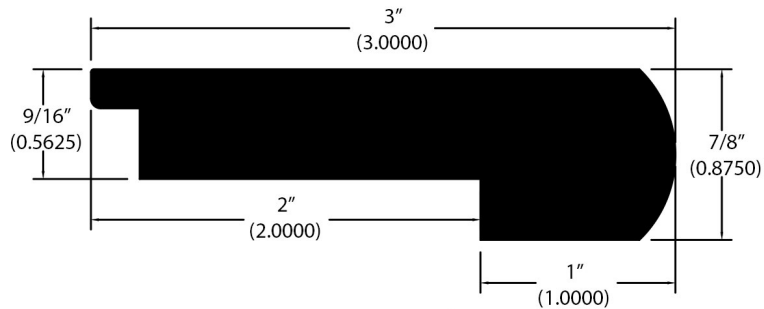

9/16" Flooring Profiles

Stair Nose (721)