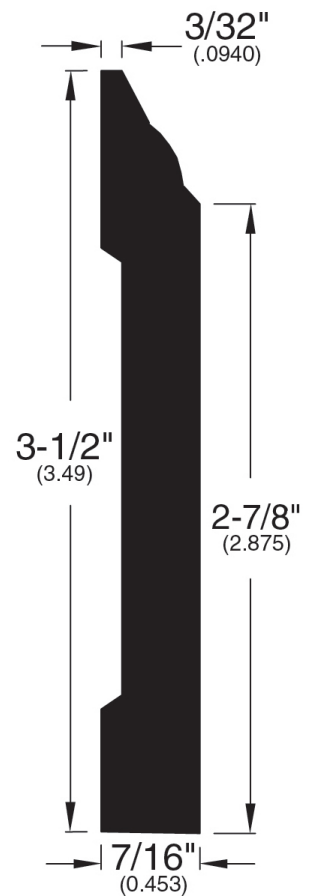

9/16" Flooring Profiles

Quarter Round (001)

T-Mold (002)

Base Shoe (024)

Threshold (011)

Square Nose (027)

Reducer Overlap (749)

Reducer (720)

Stair Nose Overlap (746)

Wall Base (003)

9/16" Flooring Profiles

Stair Nose (721)

Stair Nose (154)

Square Stair Nose (719)

Square Stair Nose (740)