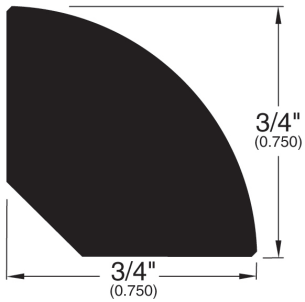

9/16" Flooring Profiles

Quarter Round (001)

T-Mold (002)

Base Shoe (024)

Threshold (011)

Square Nose (027)

Reducer Overlap (749)

Reducer (720)