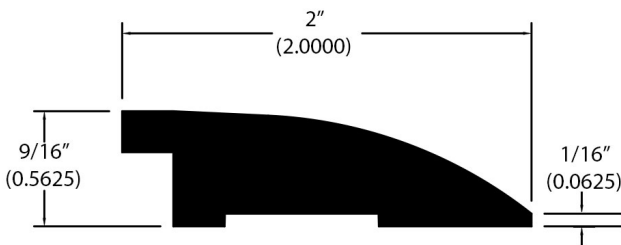

9/16" Flooring Profiles

Quarter Round (001)

T-Mold (002)

Base Shoe (024)

Threshold (011)

Square Nose (027)

Reducer Overlap (749)

Reducer (720)