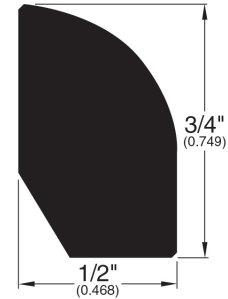

9/16" Flooring Profiles

Quarter Round (001)

T-Mold (002)

Base Shoe (024)

Threshold (011)

Square Nose (027)

Reducer Overlap (749)

Reducer (720)