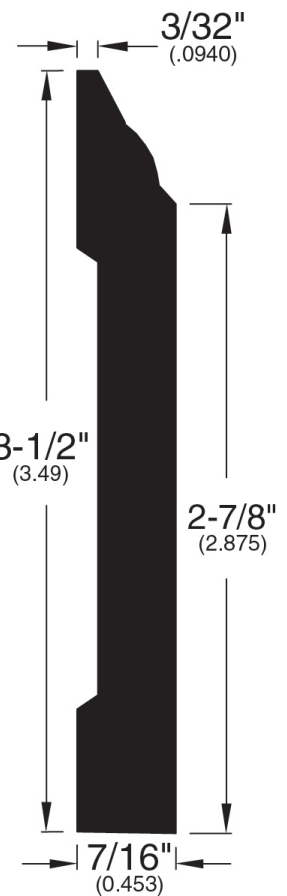

9/16" Flooring Profiles

Quarter Round (001)

T-Mold (002)

Base Shoe (024)

Threshold (011)

Square Nose (027)

Reducer Overlap (749)

Reducer (720)

Wall Base (003)

Stair Nose Overlap (746)

9/16" Flooring Profiles

Stair Nose (721)

Stair Nose (154)

Square Stair Nose (719)

Square Stair Nose (740)