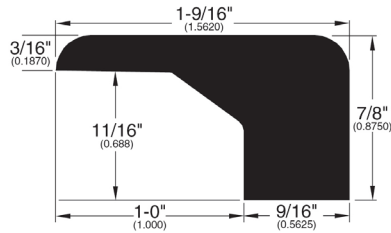

9/16" Flooring Profiles

Quarter Round (001)

T-Mold (002)

Base Shoe (024)

Threshold (011)

Square Nose (027)

Reducer Overlap (749)

Reducer (720)