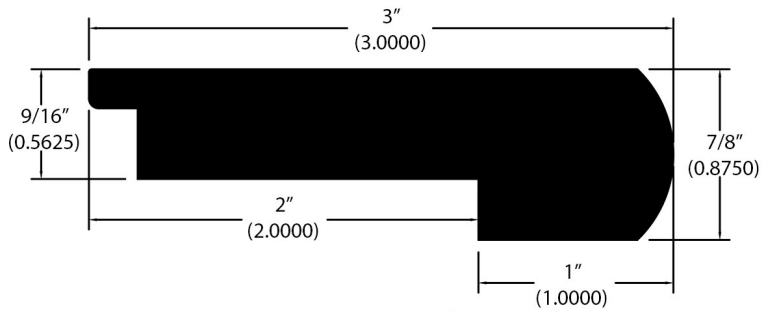

9/16" Flooring Profiles

Stair Nose (721)