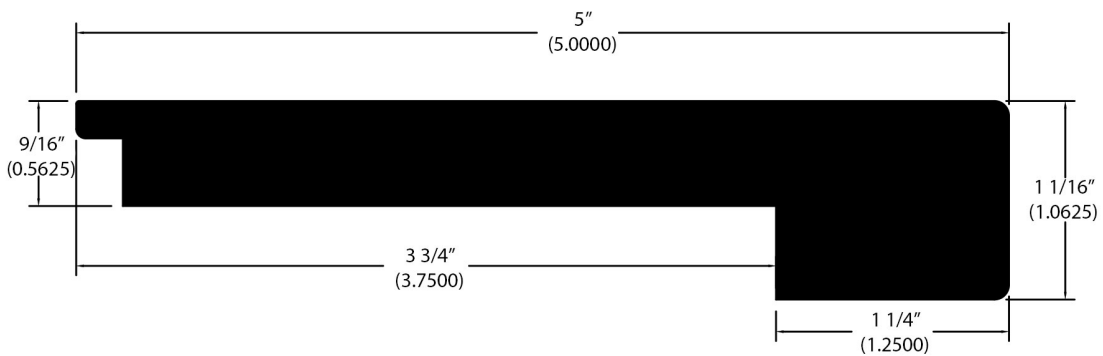

Wall Base (003)

Stair Nose Overlap (746)

9/16" Flooring Profiles

Stair Nose (721)

Stair Nose (154)

Square Stair Nose (719)

Square Stair Nose (740)