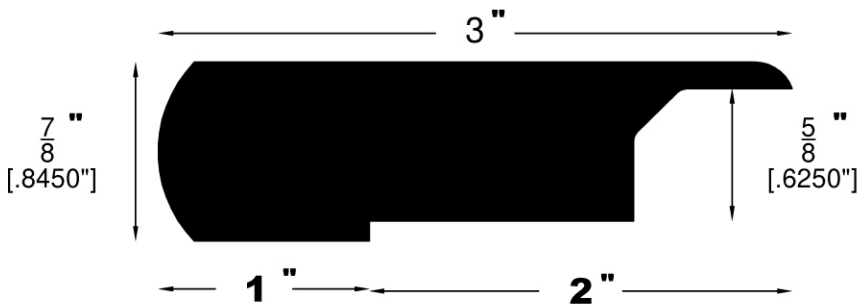

Stair Nose Overlap (746)