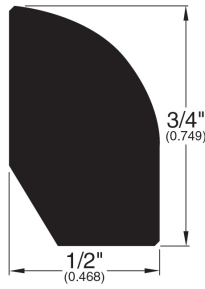

White Primed Profiles

Base Shoe (024)

Wall Base (003)

Tall Wall Base (211)

48" White Primed Riser

60" White Primed Riser