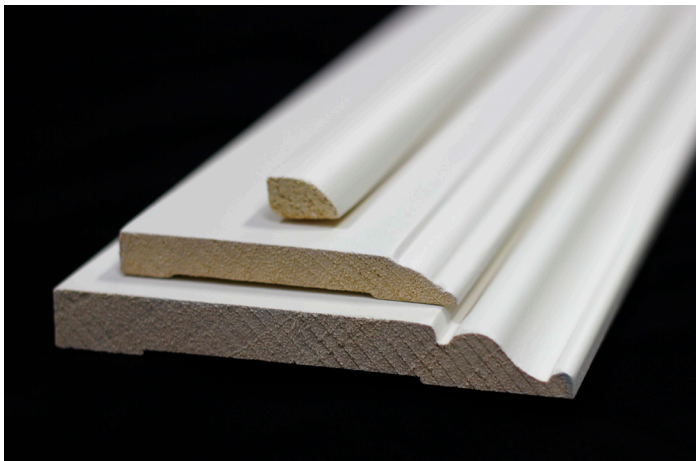

White Primed Profiles

Base Shoe (024)

Wall Base (003)

Tall Wall Base (211)

48" White Primed Riser

60" White Primed Riser