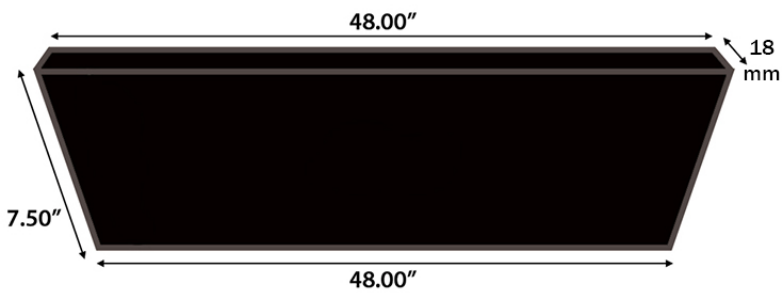

White Primed Profiles

Base Shoe (024)

Wall Base (003)

Tall Wall Base (211)

48" White Primed Riser

60" White Primed Riser