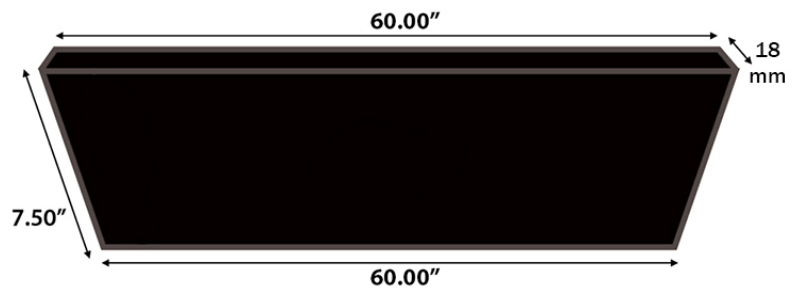

White Primed Profiles

Base Shoe (024)

Wall Base (003)

Tall Wall Base (211)

48" White Primed Riser

60" White Primed Riser