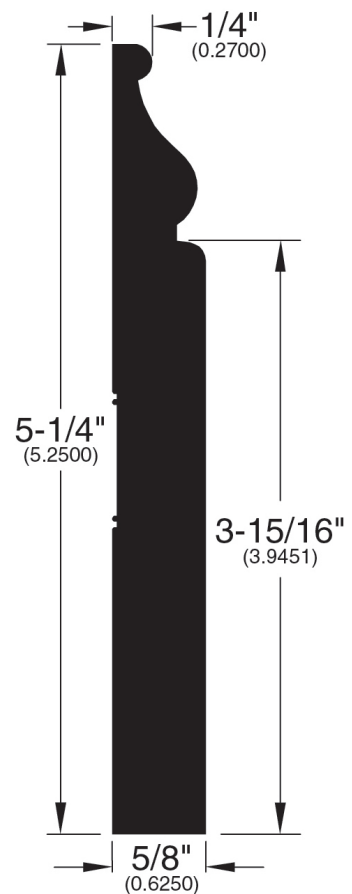

White Primed Profiles

Base Shoe (024)

Wall Base (003)

Tall Wall Base (211)

48" White Primed Riser

60" White Primed Riser