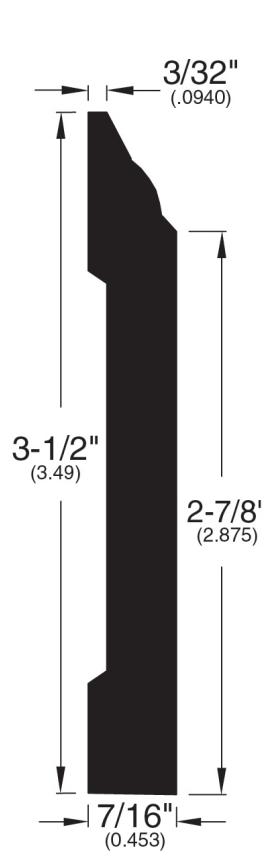

White Primed Profiles

Base Shoe (024)

Wall Base (003)

Tall Wall Base (211)

48" White Primed Riser

60" White Primed Riser